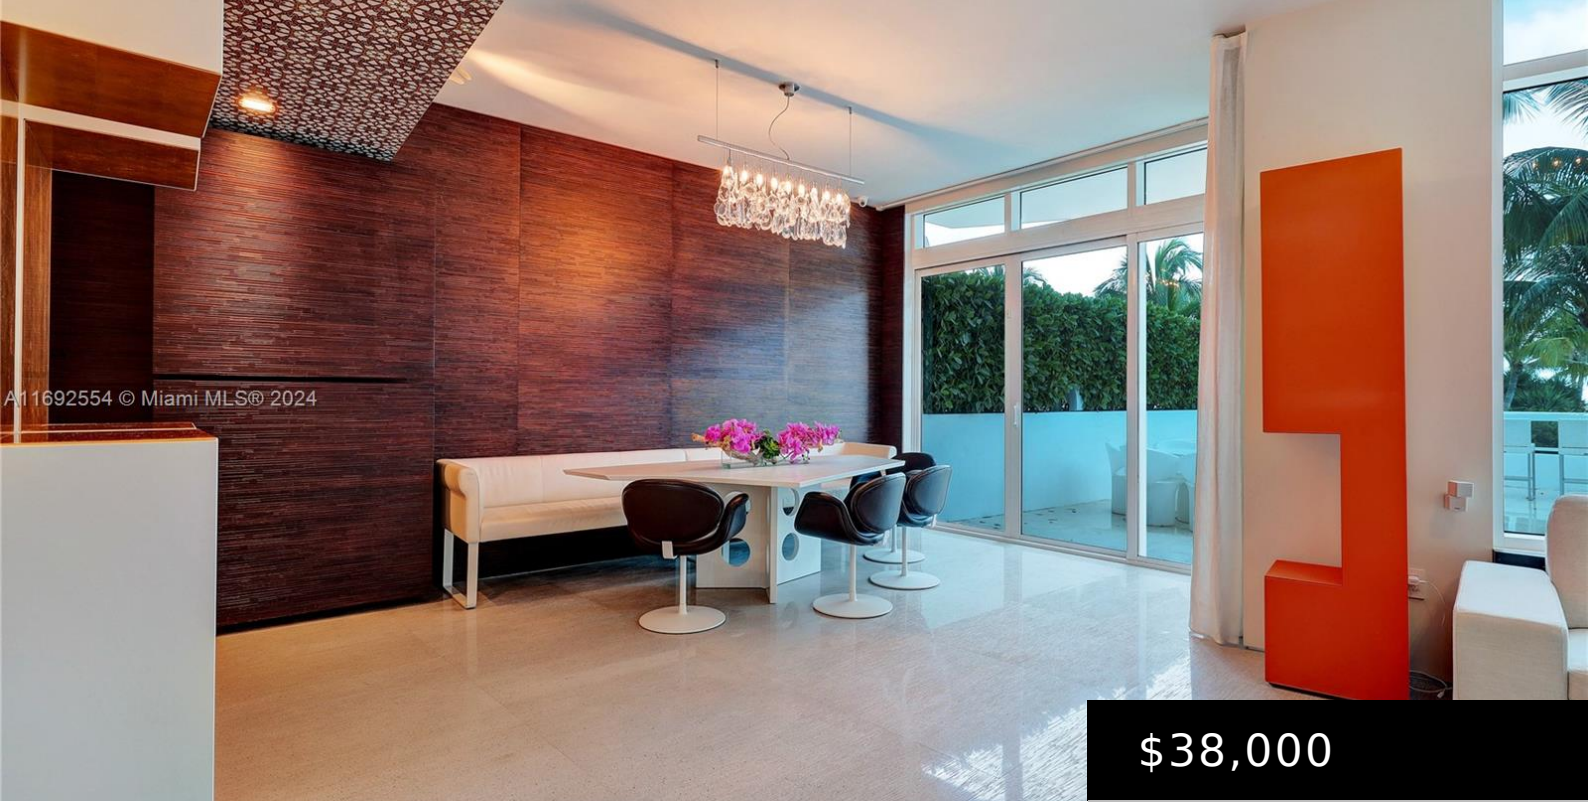

A11692554 © Miami MLS® 2024

\$38,000

50 S POINTE DR TWN4

<https://continuumsouthbeach.org>

CONTINUUM ON SOUTH BEACH CONDO THE NORTH TOWER UNIT TOWNHOUSE 4 UNDIV 0.7295916% INT IN COMMON ELEMENTS OFF REC 26131-1961 COC 26395-4307 05 A unique offering at Continuum North Tower. Stunning turn-key townhouse featuring front row unobstructed oceanviews from every level. 4 beds, 4 full baths, open kitchen, Private entry, private elevator, Corner unit with [...]